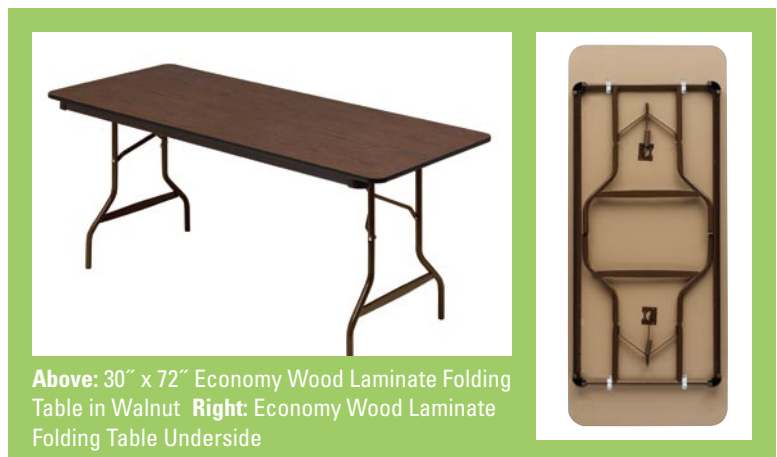

Specifications

Item #	Size	Finish	Leg Color	Ship Weight (lbs.)
55214	30" x 60"	Mahogany	Brown	59
55215	30" x 60"	Oak	Brown	59
55217	30" x 60"	Gray	Charcoal	59
55224	30" x 72"	Mahogany	Brown	69
55225	30" x 72"	Oak	Brown	69
55227	30" x 72"	Gray	Charcoal	69
55234	30" x 96"	Mahogany	Brown	89
55235	30" x 96"	Oak	Brown	89
55237	30" x 96"	Gray	Charcoal	89
55274	18" x 60"	Mahogany	Brown	31
55275	18" x 60"	Oak	Brown	31
55277	18" x 60"	Gray	Charcoal	31
55284	18" x 72"	Mahogany	Brown	46
55285	18" x 72"	Oak	Brown	46
55287	18" x 72"	Gray	Charcoal	46

Above: 30" x 72" Premium Wood Laminate Folding Tables in Mahogany
Below: Premium Wood Laminate Folding Table Underside

Economy Wood Laminate Folding Tables

- Walnut finish, wear resistant 5/8" thick melamine top
- Melamine sealed underside to prevent moisture absorption
- Steel skirt support with plastic corners to protect surface when stacking
- 1" diameter steel legs with protective foot cap

Specifications

Item #	Size	Finish	Leg Color	Ship Weight (lbs.)
55304	24" x 48"	Walnut	Brown	38
55314	30" x 60"	Walnut	Brown	49
55324	30" x 72"	Walnut	Brown	59

Above: 30" x 72" Economy Wood Laminate Folding Table in Walnut **Right:** Economy Wood Laminate Folding Table Underside