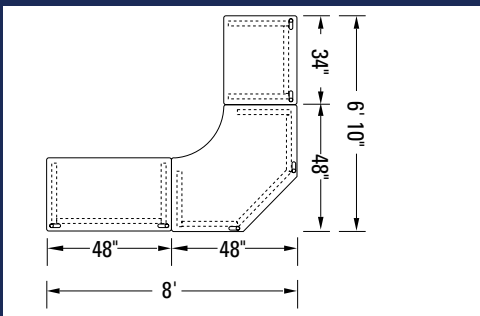

Item #	Description	Size	Color
92201	34" Desk	34" W x 28" D x 30" H	Black
92202	34" Desk	34" W x 28" D x 30" H	Charcoal
92203	34" Desk	34" W x 28" D x 30" H	Platinum
92301	48" Desk	48" W x 28" D x 30" H	Black
92302	48" Desk	48" W x 28" D x 30" H	Charcoal
92303	48" Desk	48" W x 28" D x 30" H	Platinum
92401	60" Desk	60" W x 28" D x 30" H	Black
92402	60" Desk	60" W x 28" D x 30" H	Charcoal
92403	60" Desk	60" W x 28" D x 30" H	Platinum

Freestanding Corner Unit

- Tough construction
- Large work surface deep enough to hold a monitor at a comfortable viewing distance

Specifications

Item #	Description	Size	Color
94151	Freestanding Corner Unit	65" W x 39" D x 30" H	Black
94152	Freestanding Corner Unit	65" W x 39" D x 30" H	Charcoal
94153	Freestanding Corner Unit	65" W x 39" D x 30" H	Platinum

34" Desk in Black with Granite Inlay

Freestanding Corner Unit in Black with Granite Inlay

Typical Schematics

Component Details

34", 48" and 60" Desk

Freestanding Corner Unit

Accessories

Printer Stand

Hutch

- Deep, user-friendly, contoured edge storage solution
- Door flips up allowing easy access

Specifications

Item #	Description	Size	Color
92802	34" Aspira Hutch	30.5" W x 16.25" D x 36" H	Charcoal
92803	34" Aspira Hutch	30.5" W x 16.25" D x 36" H	Platinum
92852	48" Aspira Hutch	43.5" W x 16.25" D x 36" H	Charcoal
92853	48" Aspira Hutch	43.5" W x 16.25" D x 36" H	Platinum
92862	60" Aspira Hutch	55.5" W x 16.25" D x 36" H	Charcoal
92863	60" Aspira Hutch	55.5" W x 16.25" D x 36" H	Platinum