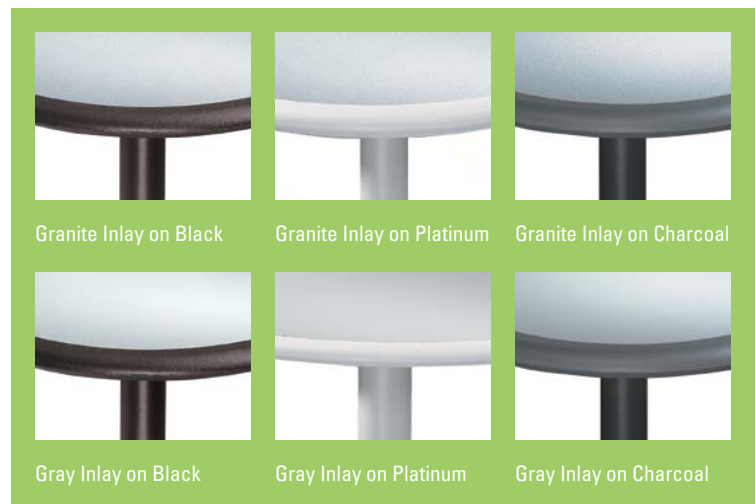

Adaptability

Each Aspira™ module offers several distinctly different opportunities to customize your work area. By simply taking advantage of the reversible inlay, you can switch from the elevated style of a rich granite finish to the streamlined tech-like gray finish. It only takes a moment for an entirely different office appearance.