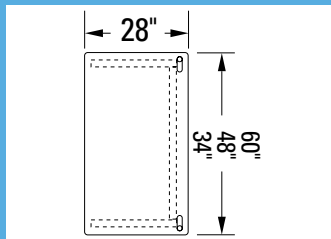

34" Desk in Black with Granite Inlay

Freestanding Corner Unit in Black with Granite Inlay

Typical Schematics

Component Details

34", 48" and 60" Desk

Freestanding Corner Unit

Accessories

Printer Stand