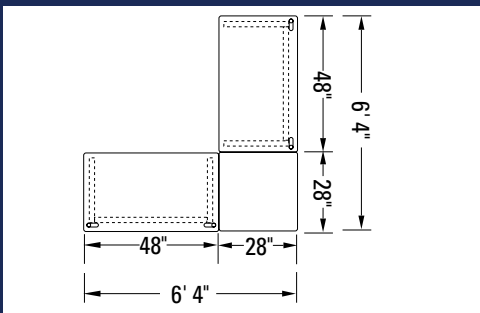

Typical Schematics