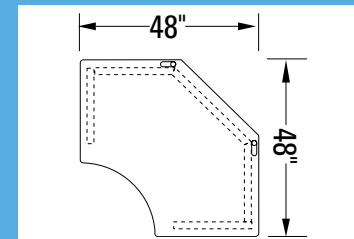

Item #	Description	Size	Color
92201	34" Desk	34" W x 28" D x 30" H	Black
92202	34" Desk	34" W x 28" D x 30" H	Charcoal
92203	34" Desk	34" W x 28" D x 30" H	Platinum
92301	48" Desk	48" W x 28" D x 30" H	Black
92302	48" Desk	48" W x 28" D x 30" H	Charcoal
92303	48" Desk	48" W x 28" D x 30" H	Platinum
92401	60" Desk	60" W x 28" D x 30" H	Black
92402	60" Desk	60" W x 28" D x 30" H	Charcoal
92403	60" Desk	60" W x 28" D x 30" H	Platinum

Freestanding Corner Unit

- Tough construction
- Large work surface deep enough to hold a monitor at a comfortable viewing distance

Specifications

Item #	Description	Size	Color
94151	Freestanding Corner Unit	65" W x 39" D x 30" H	Black
94152	Freestanding Corner Unit	65" W x 39" D x 30" H	Charcoal
94153	Freestanding Corner Unit	65" W x 39" D x 30" H	Platinum

34" Desk in Black with Granite Inlay

Freestanding Corner Unit in Black with Granite Inlay

Typical Schematics

Component Details

34", 48" and 60" Desk

Freestanding Corner Unit

Accessories

Printer Stand

Hutch

- Deep, user-friendly, contoured edge storage solution
- Door flips up allowing easy access

Specifications

Item #	Description	Size	Color
92802	34" Aspira Hutch	30.5" W x 16.25" D x 36" H	Charcoal
92803	34" Aspira Hutch	30.5" W x 16.25" D x 36" H	Platinum
92852	48" Aspira Hutch	43.5" W x 16.25" D x 36" H	Charcoal
92853	48" Aspira Hutch	43.5" W x 16.25" D x 36" H	Platinum
92862	60" Aspira Hutch	55.5" W x 16.25" D x 36" H	Charcoal
92863	60" Aspira Hutch	55.5" W x 16.25" D x 36" H	Platinum