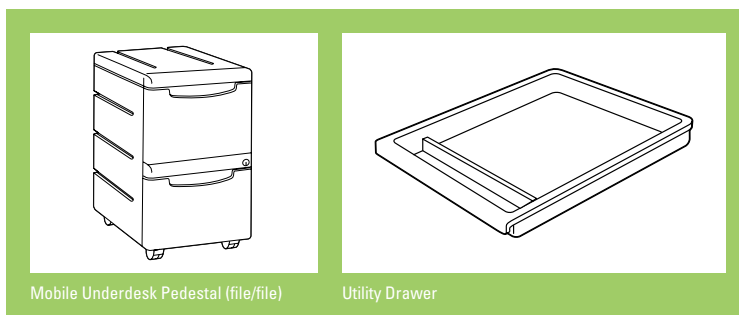

Square Corner Connector

- Connector with support For L- or U-shaped workstations
- A perfect, low-cost solution for connecting two Aspira desks

Specifications

Item #	Description	Size	Color
94101	Square Corner Connector	28" W x 28" D	Black
94102	Square Corner Connector	28" W x 28" D	Charcoal
94103	Square Corner Connector	28" W x 28" D	Platinum

Utility Drawer

Specifications

Item #	Description	Size	Color
95451	Utility Drawer	14" W x 14.5" D x 1.5" H	Black
95452	Utility Drawer	14" W x 14.5" D x 1.5" H	Charcoal
95453	Utility Drawer	14" W x 14.5" D x 1.5" H	Platinum

Printer Stand in Black

48" Hutch in Charcoal

Mobile Freestanding Pedestal (box/box/file) in Black

Keyboard Platform with Retractable Mouse Pad in Black

Mobile Underdesk Pedestal (file/file)

Utility Drawer

Keyboard Platforms